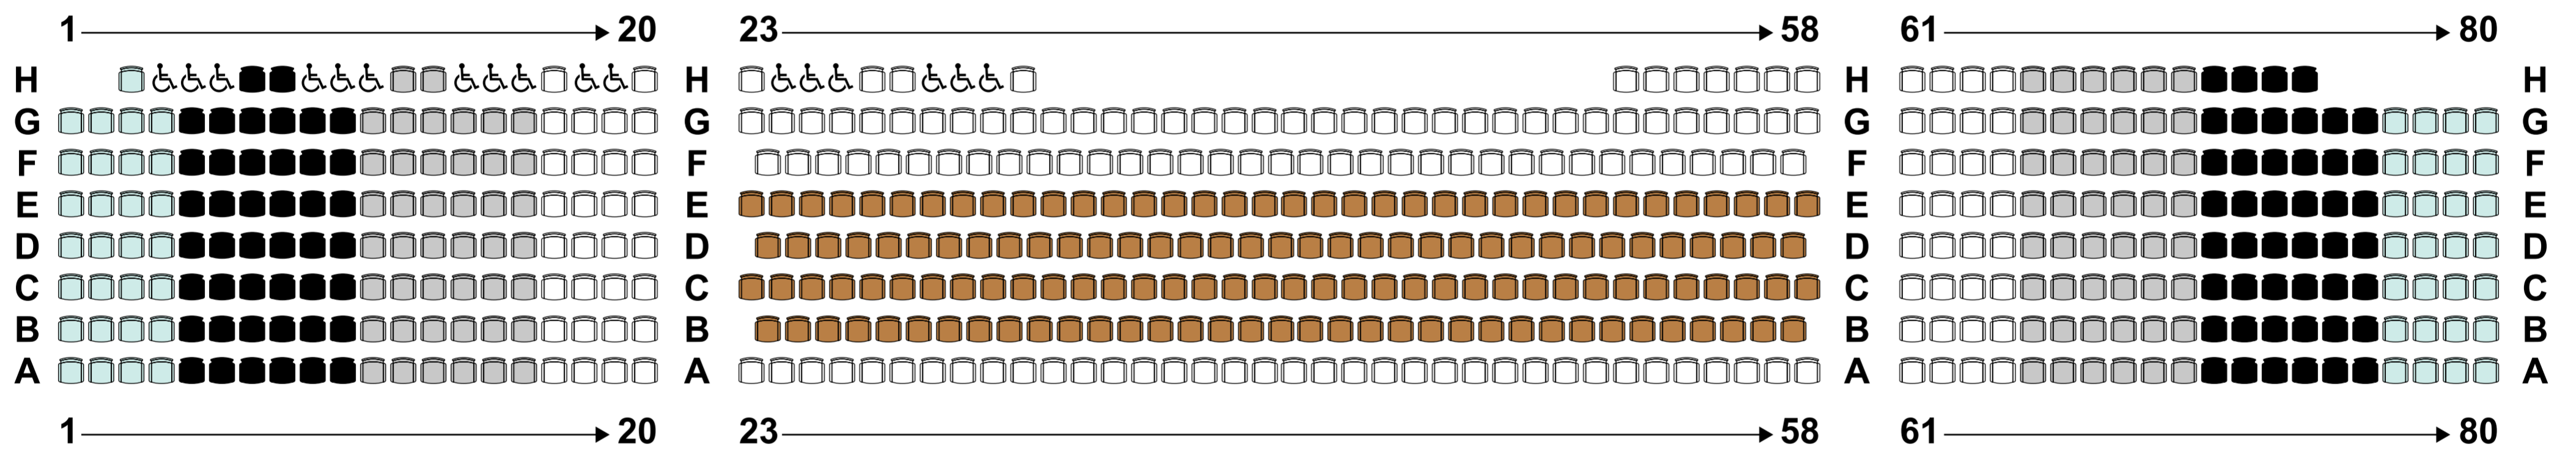

PARK AVENUE ARMORY

Doppelganger Seating Map

PREMIUM
 ZONE A
 ZONE B

ZONE C
 ZONE D

NORTH

STAGE AREA

SOUTH