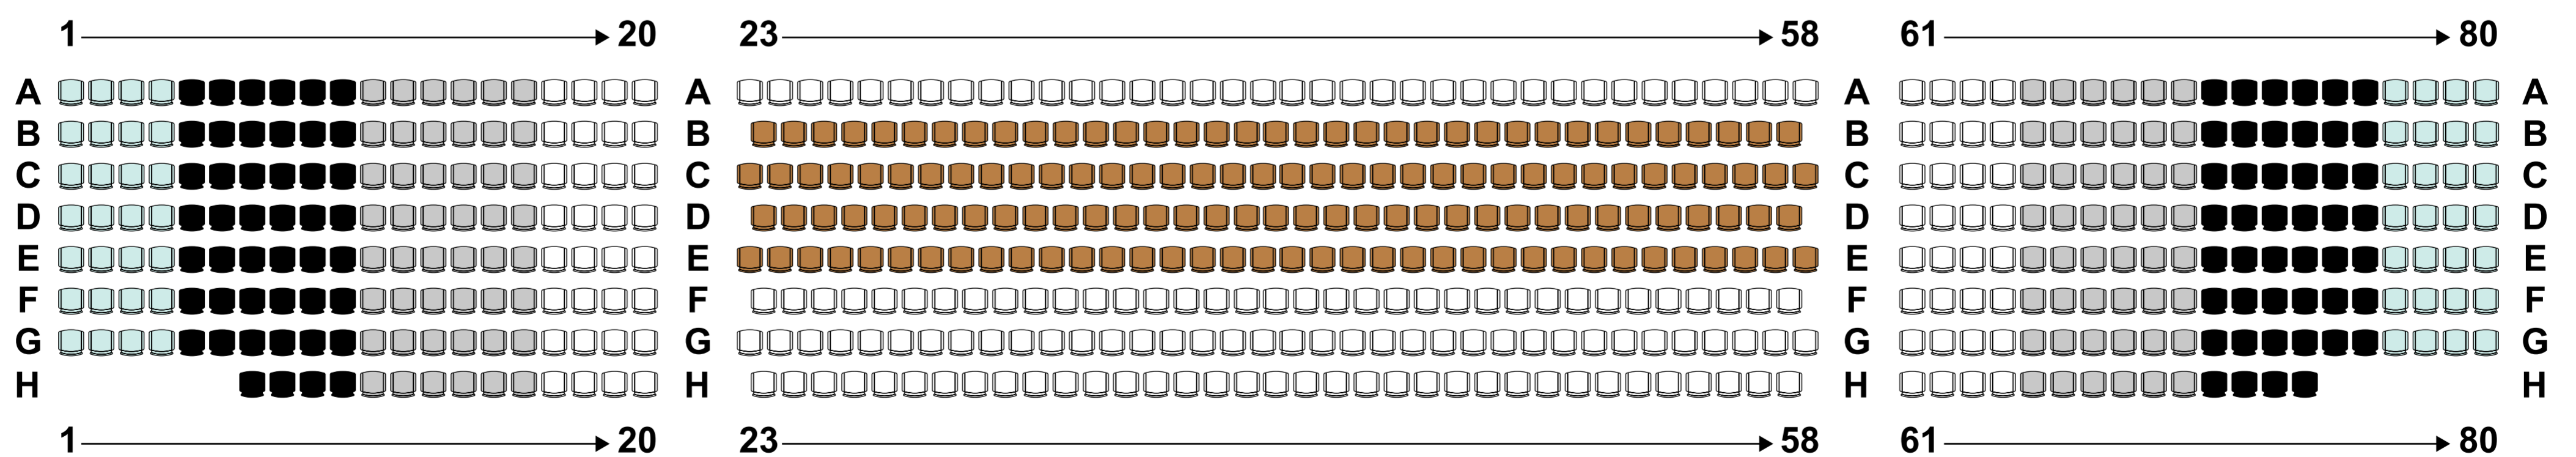

PARK AVENUE ARMORY

Doppelganger Seating Map

PREMIUM
 ZONE A
 ZONE B

ZONE C
 ZONE D

NORTH

STAGE AREA

SOUTH