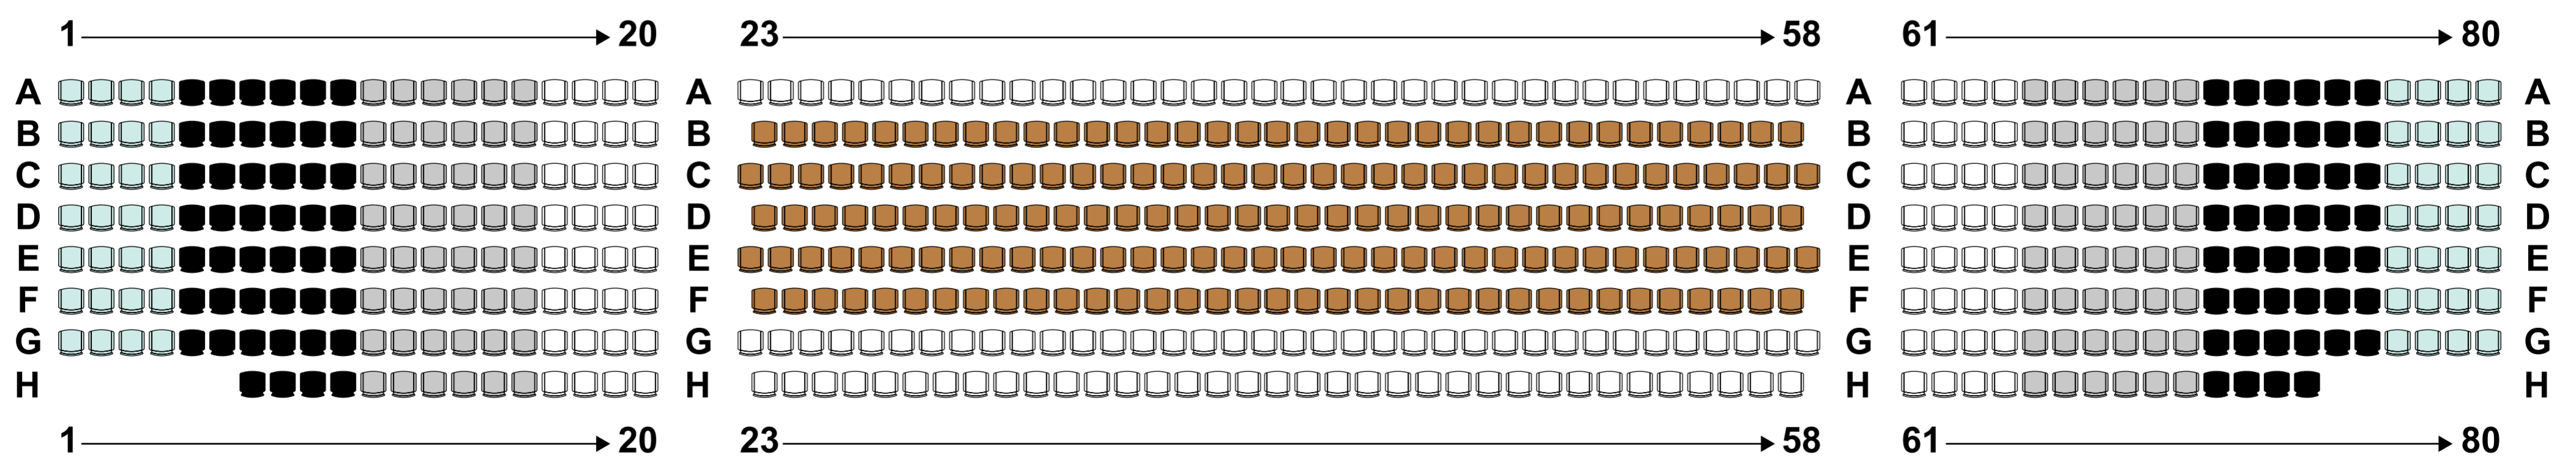

## Doppelganger Seating Map

 PREMIUM     ZONE A     ZONE B

 ZONE C     ZONE D

NORTH

STAGE AREA

SOUTH