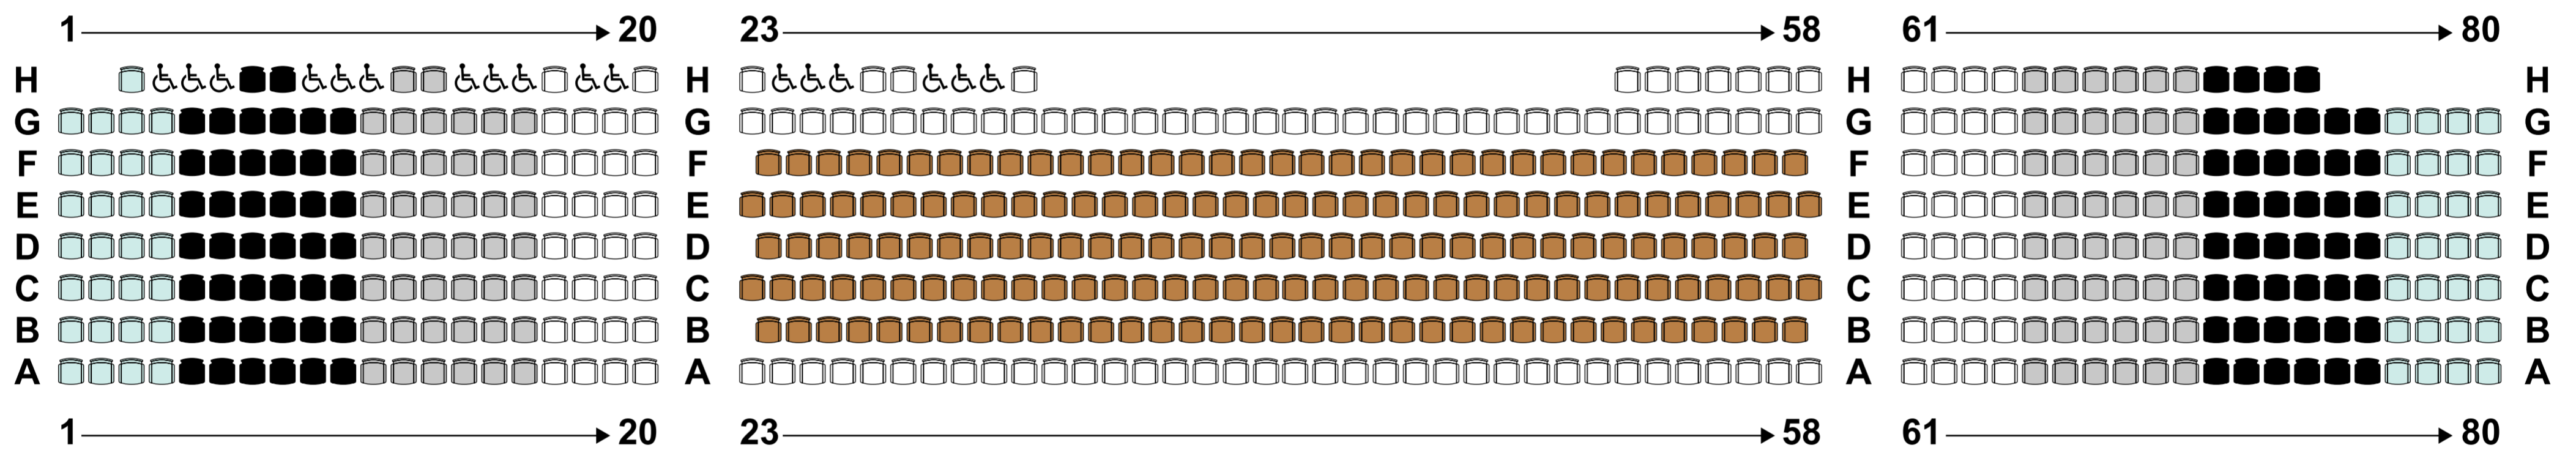

# PARK AVENUE ARMORY

## Doppelganger Seating Map

 PREMIUM     ZONE A     ZONE B

 ZONE C     ZONE D

NORTH

STAGE AREA

SOUTH